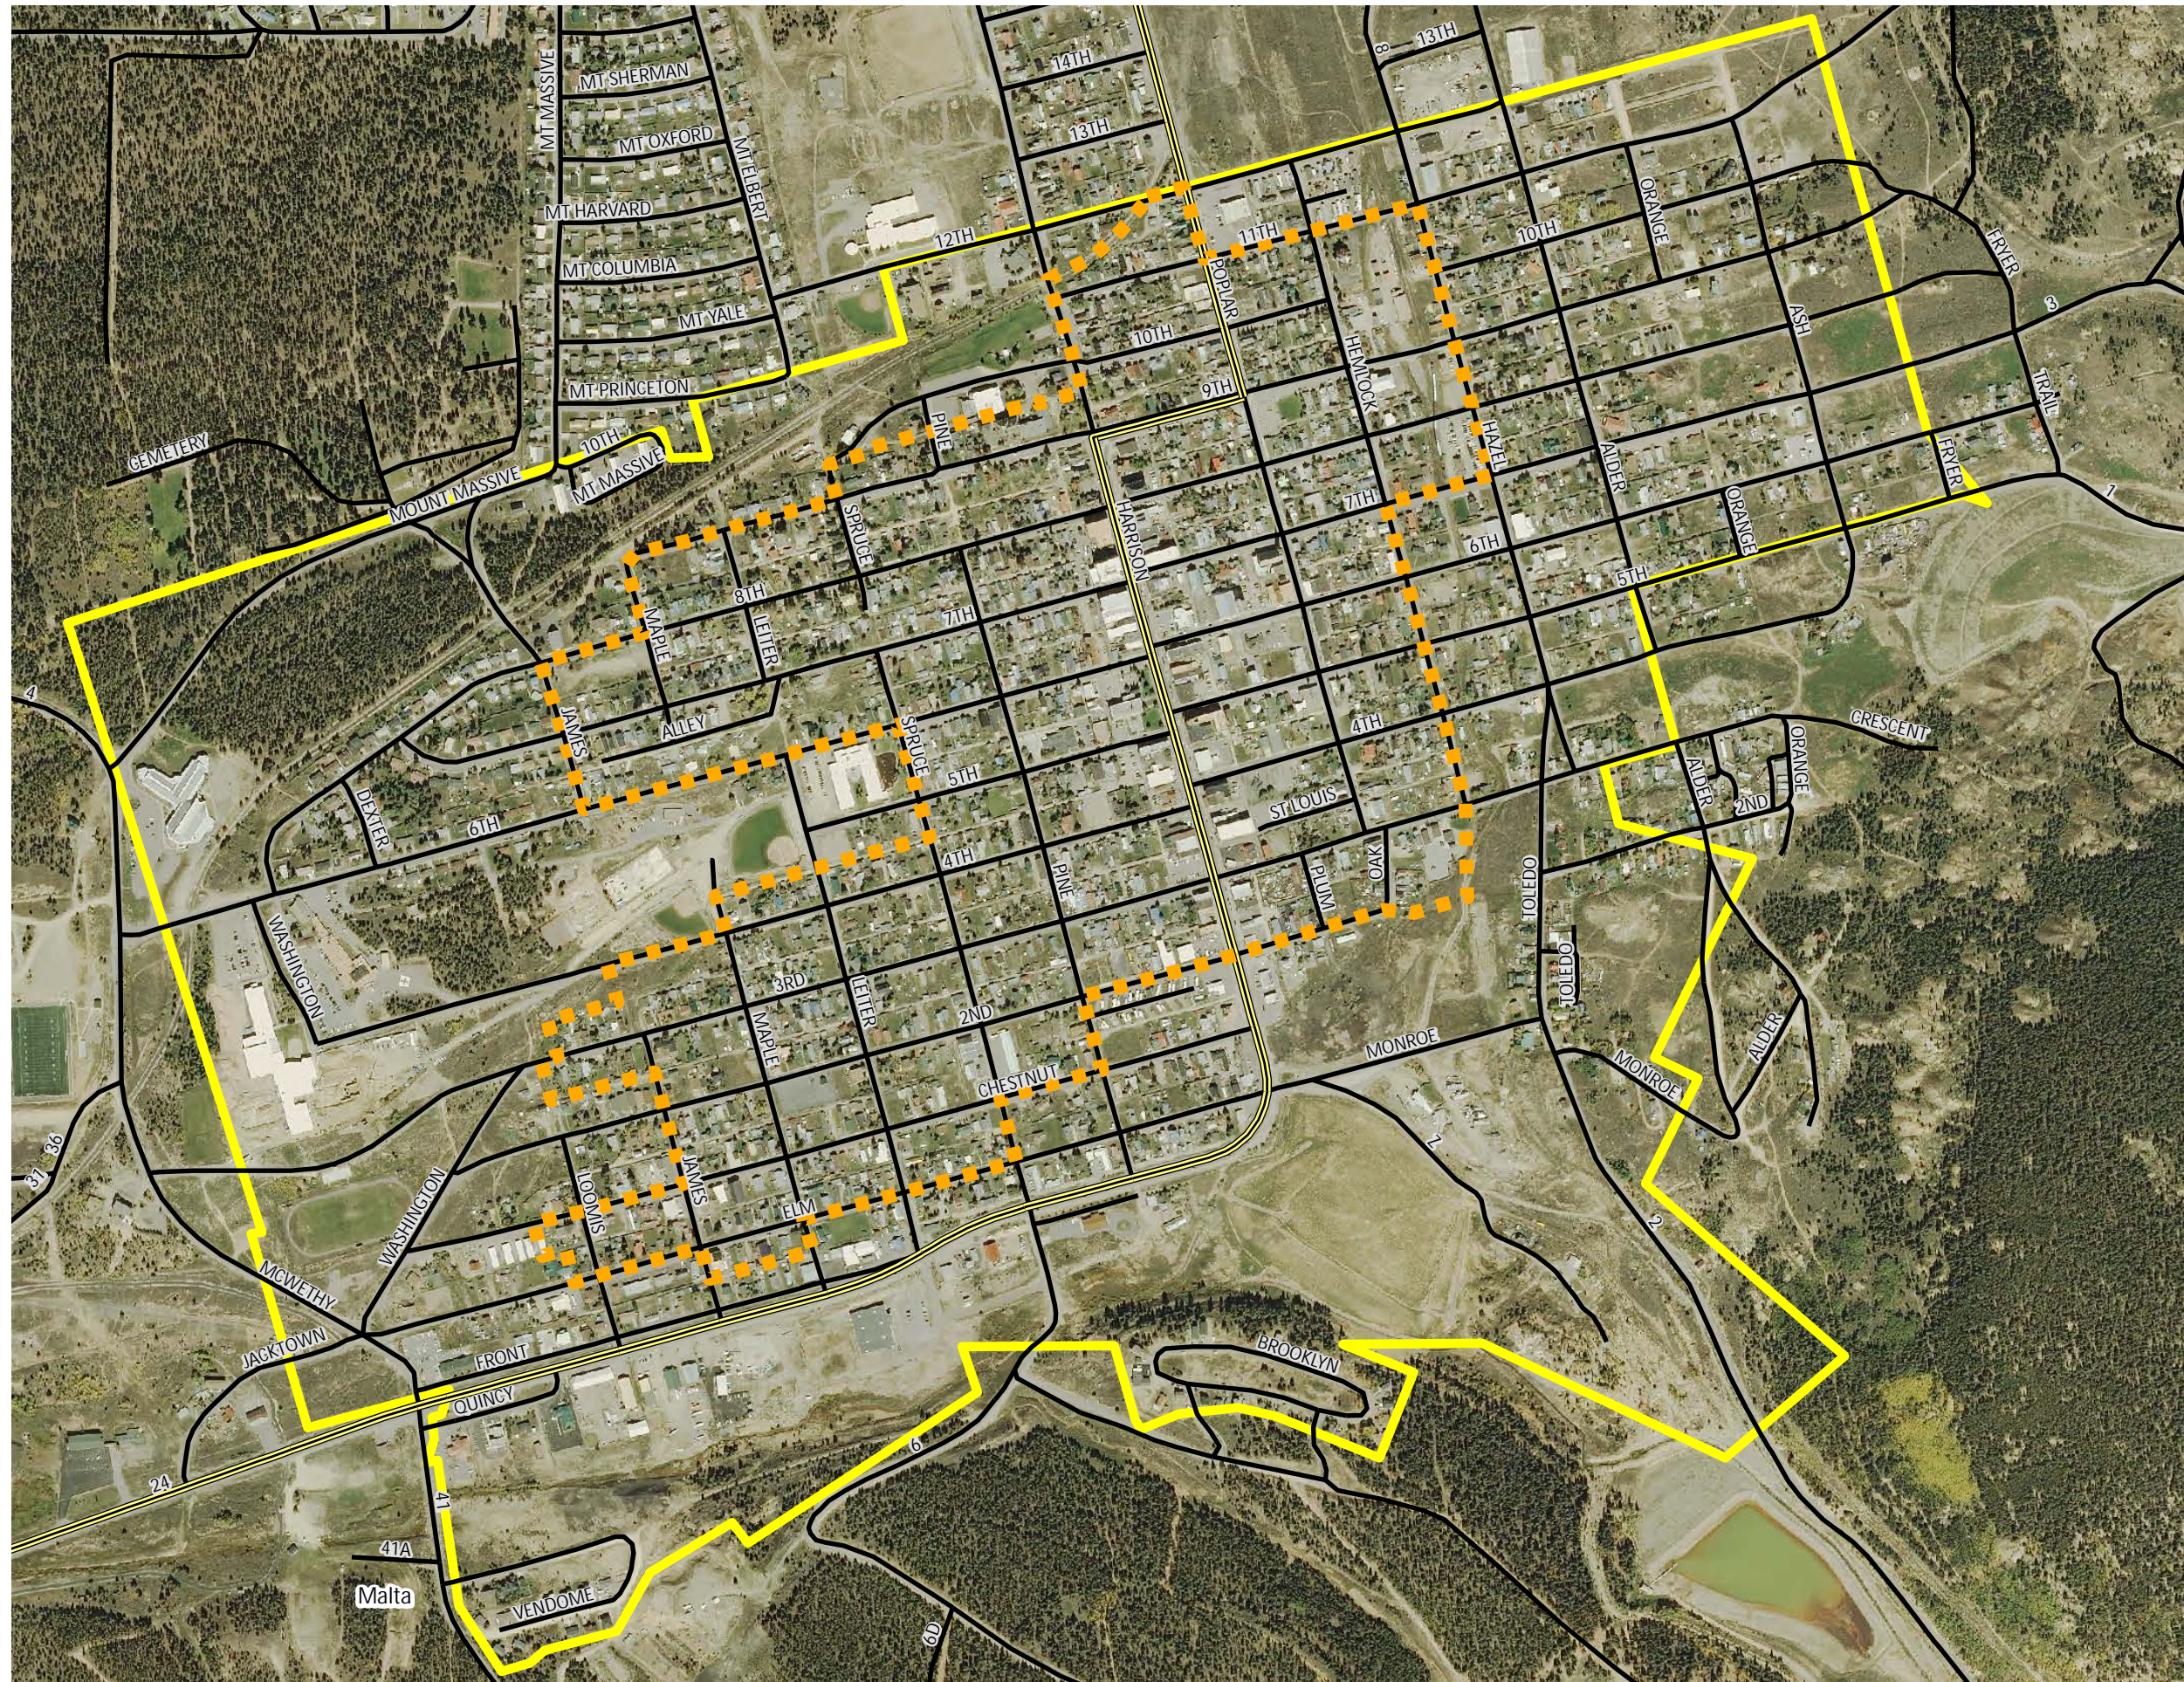

City of Leadville
 Historic Conservation Overlay
 City of Leadville, Colorado
 Comprehensive Plan

-  Historic Conservation Overlay
-  Leadville-Limits
-  Highway 24
-  Streets

0.1 Miles

This map was created using Lake County GIS digital data, but this is a secondary product, not verified or authorized by the County.